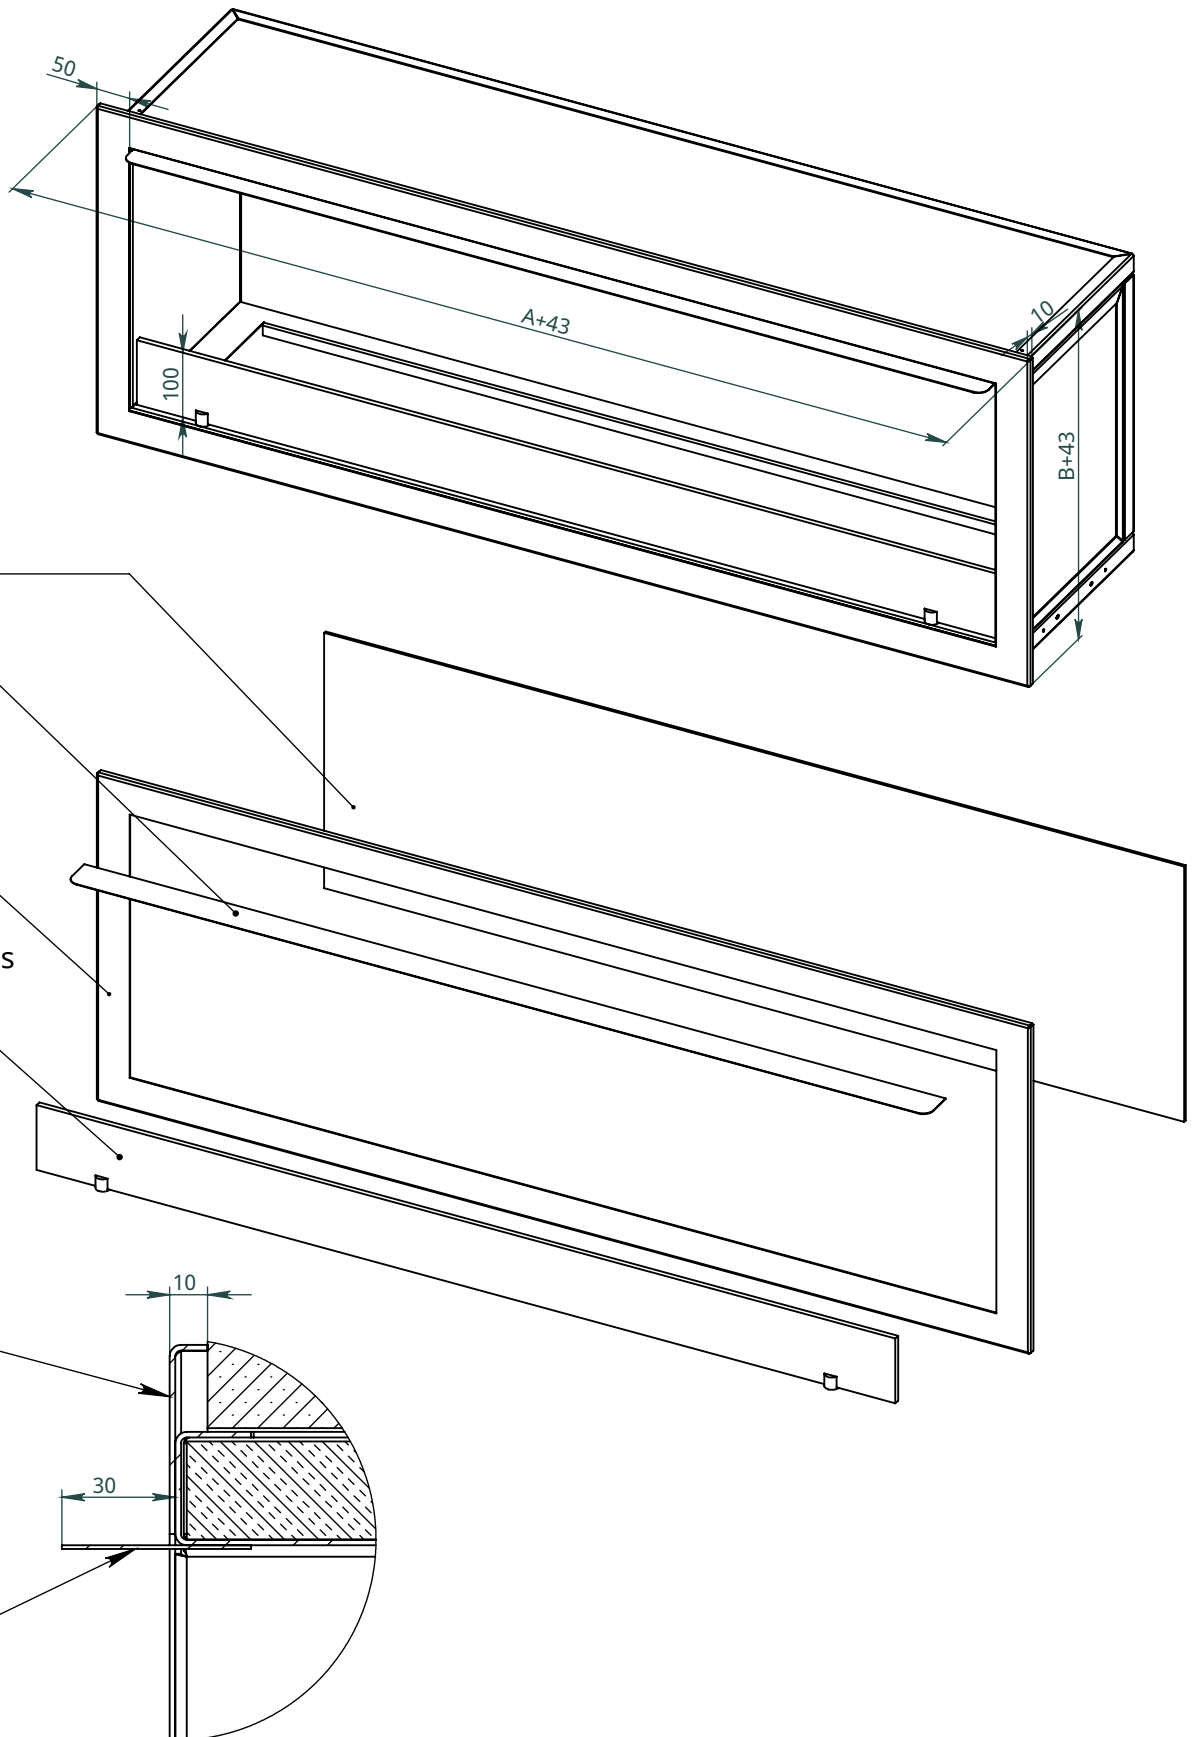

x
neverdark

Thermobox Single-Sided Standard Installation (TSS)

for fireplaces Automatic, Firetec
Installation instructions

	Thermobox			Fireplace	
	A	B	C	X	Y
Model	Lenght of the thermobox	Height of the thermobox	Depth of the thermobox	Burner length	Width of the fireplace
TSS-800	800	460	340	700	250
TSS-900	900			800	
TSS-1100	1100			1000	
TSS-1300	1300			1200	
TSS-1600	1600			1500	
TSS-2200	2200			2000	
TSS-2700	2700			2500	

Thermobox with options

Available options:

RS - Reflection screen (black glossy glass)

C - Canopy

F - Frame (outer decorative metal frame)

LGB - Long glass border

Frame

Canopy