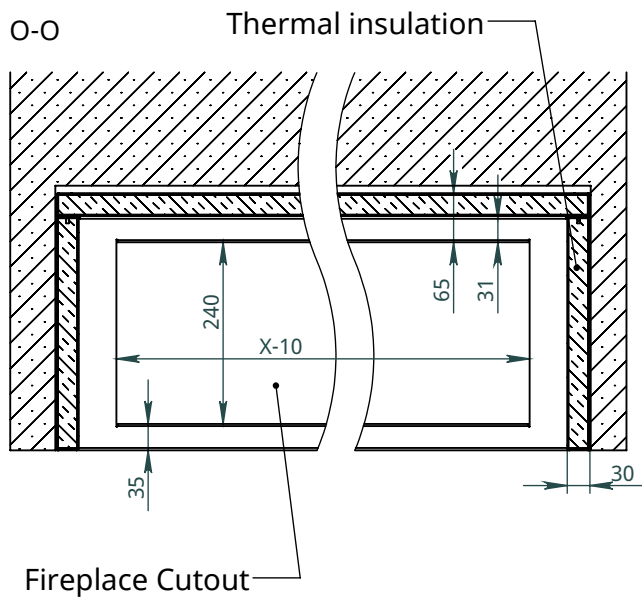

x
neverdark

Thermobox Single-Sided Standard Installation (TSS)

for fireplaces Automatic, Firetec
Installation instructions

	Thermobox			Fireplace	
	A	B	C	X	Y
Model	Lenght of the thermobox	Height of the thermobox	Depth of the thermobox	Burner length	Width of the fireplace
TSS-800	800	460	340	700	250
TSS-900	900			800	
TSS-1100	1100			1000	
TSS-1300	1300			1200	
TSS-1600	1600			1500	
TSS-2200	2200			2000	
TSS-2700	2700			2500	

Thermobox with options

Available options:

RS - Reflection screen (black glossy glass)

C - Canopy

F - Frame (outer decorative metal frame)

LGB - Long glass border

Frame

Canopy