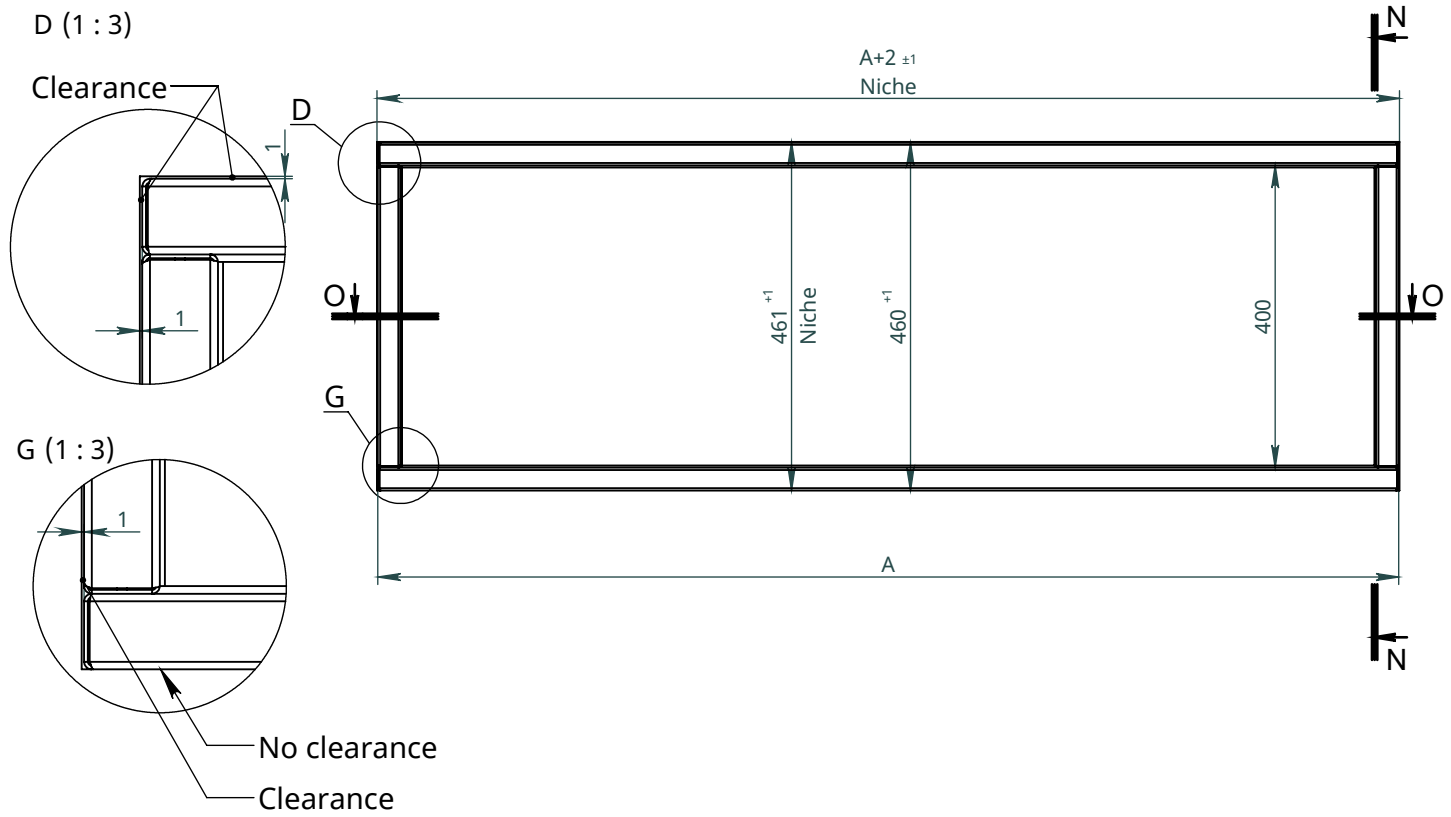

x
neverdark

Thermobox Single-Sided Standard Installation (TSS)

for fireplaces Automatic, Firetec
Installation instructions

	Thermobox			Fireplace	
	A	B	C	X	Y
Model	Lenght of the thermobox	Height of the thermobox	Depth of the thermobox	Burner length	Width of the fireplace
TSS-800	800	460	340	700	250
TSS-900	900			800	
TSS-1100	1100			1000	
TSS-1300	1300			1200	
TSS-1600	1600			1500	
TSS-2200	2200			2000	
TSS-2700	2700			2500	

Thermobox with options

Available options:

RS - Reflection screen (black glossy glass)

C - Canopy

F - Frame (outer decorative metal frame)

LGB - Long glass border

Frame

Canopy