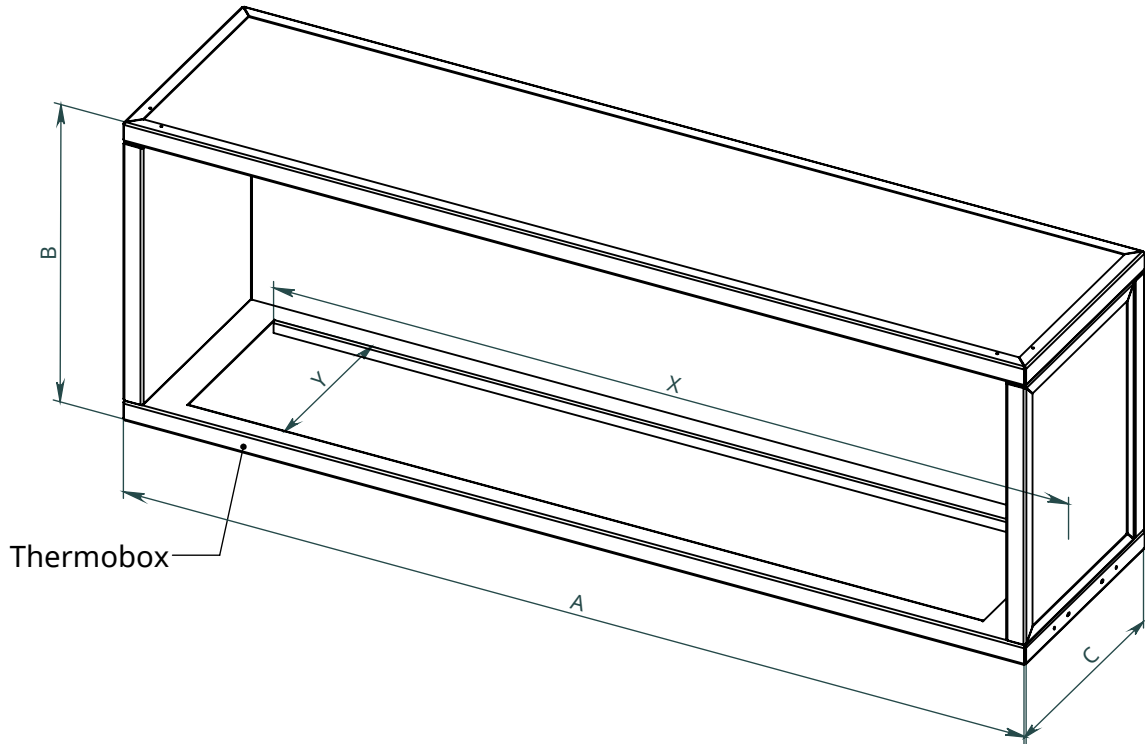

x
neverdark

Thermobox Single-Sided Standard Installation (TSS)

for fireplaces Automatic, Firetec
Installation instructions

	Thermobox			Fireplace	
	A	B	C	X	Y
Model	Lenght of the thermobox	Height of the thermobox	Depth of the thermobox	Burner length	Width of the fireplace
TSS-800	800	460	340	700	250
TSS-900	900			800	
TSS-1100	1100			1000	
TSS-1300	1300			1200	
TSS-1600	1600			1500	
TSS-2200	2200			2000	
TSS-2700	2700			2500	

Thermobox with options

Available options:

RS - Reflection screen (black glossy glass)

C - Canopy

F - Frame (outer decorative metal frame)

LGB - Long glass border

Frame

Canopy

NEVERDARK Standard Installation
 Thermobox Single-Sided for
 Automatic, Firetec (TSS)