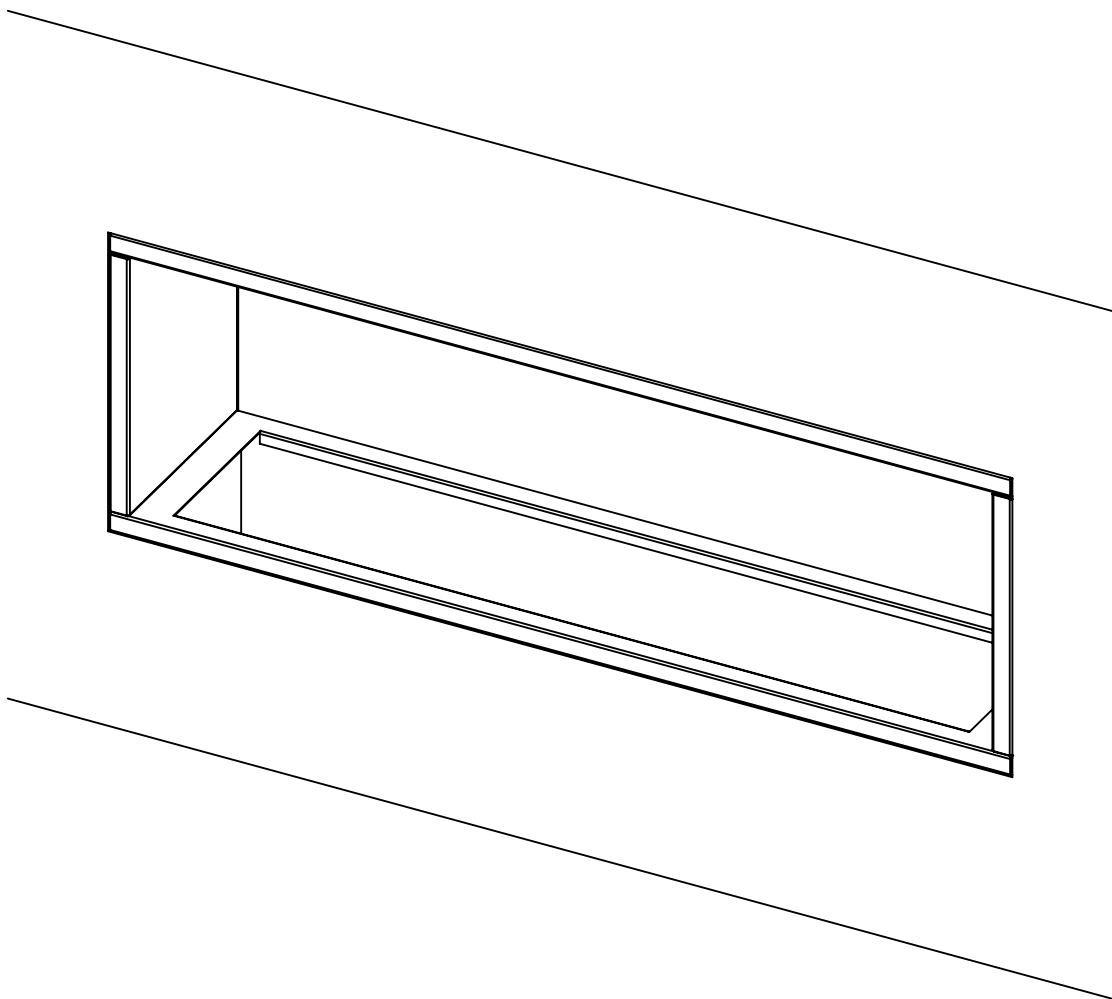

x
neverdark

Thermobox Single-Sided Standard Installation (TSS)

for fireplaces Automatic, Firetec
Installation instructions

	Thermobox			Fireplace	
	A	B	C	X	Y
Model	Lenght of the thermobox	Height of the thermobox	Depth of the thermobox	Burner length	Width of the fireplace
TSS-800	800	460	340	700	250
TSS-900	900			800	
TSS-1100	1100			1000	
TSS-1300	1300			1200	
TSS-1600	1600			1500	
TSS-2200	2200			2000	
TSS-2700	2700			2500	

Thermobox with options

Available options:

RS - Reflection screen (black glossy glass)

C - Canopy

F - Frame (outer decorative metal frame)

LGB - Long glass border

Frame

Canopy