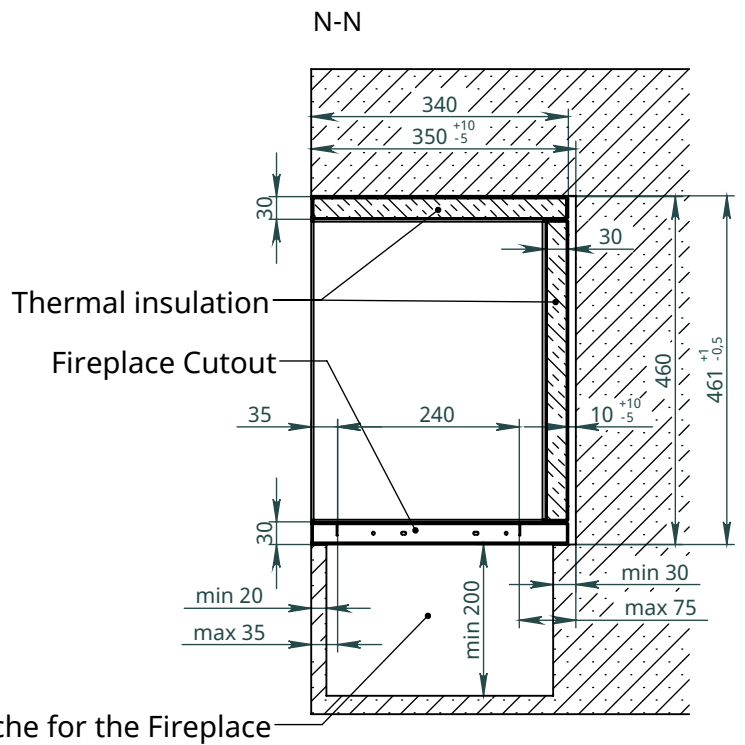

x
neverdark

Thermobox Single-Sided Standard Installation (TSS)

for fireplaces Automatic, Firetec
Installation instructions

	Thermobox			Fireplace	
	A	B	C	X	Y
Model	Lenght of the thermobox	Height of the thermobox	Depth of the thermobox	Burner length	Width of the fireplace
TSS-800	800	460	340	700	250
TSS-900	900			800	
TSS-1100	1100			1000	
TSS-1300	1300			1200	
TSS-1600	1600			1500	
TSS-2200	2200			2000	
TSS-2700	2700			2500	

Thermobox with options

Available options:

RS - Reflection screen (black glossy glass)

C - Canopy

F - Frame (outer decorative metal frame)

LGB - Long glass border

Frame

Canopy