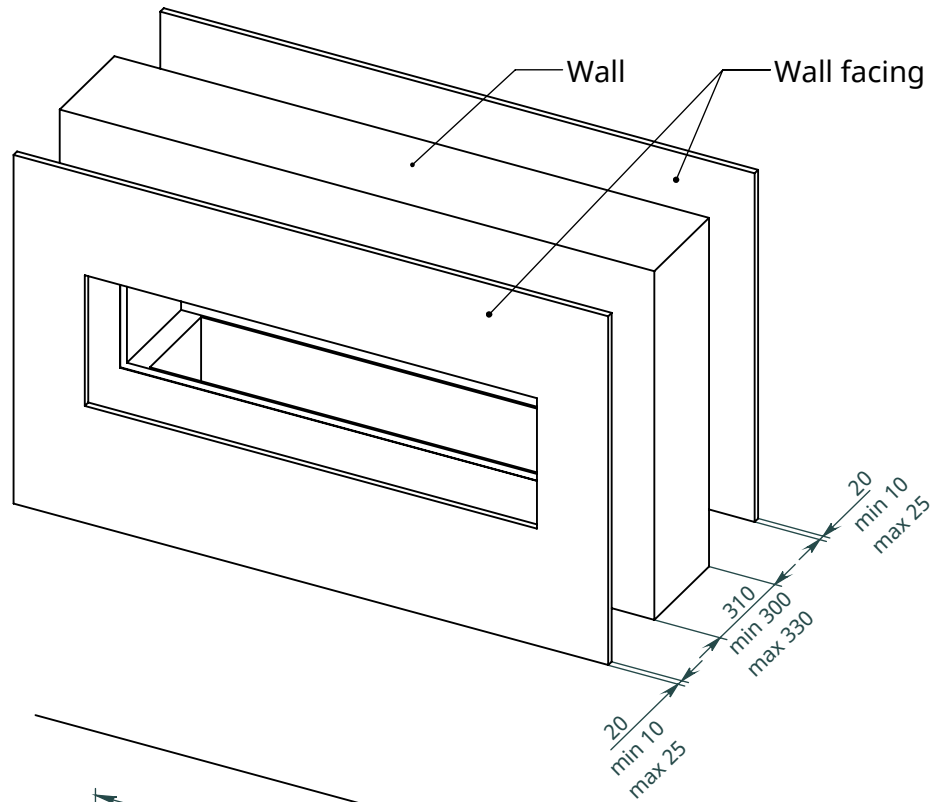

## Thermobox See-Through Hidden Installation (H-TST)

for fireplaces Automatic, Firetec  
Installation instructions

Model	Thermobox			Fireplace	
	A	B	C	X	Y
	Length of the thermobox	Height of the thermobox	Depth of the thermobox	Burner length	Width of the fireplace
H-TST-800	800	400	350	700	250
H-TST-900	900			800	
H-TST-1100	1100			1000	
H-TST-1300	1300			1200	
H-TST-1600	1600			1500	
H-TST-2200	2200			2000	
H-TST-2700	2700			2500	

Thermobox with options

Wall

Wall facing