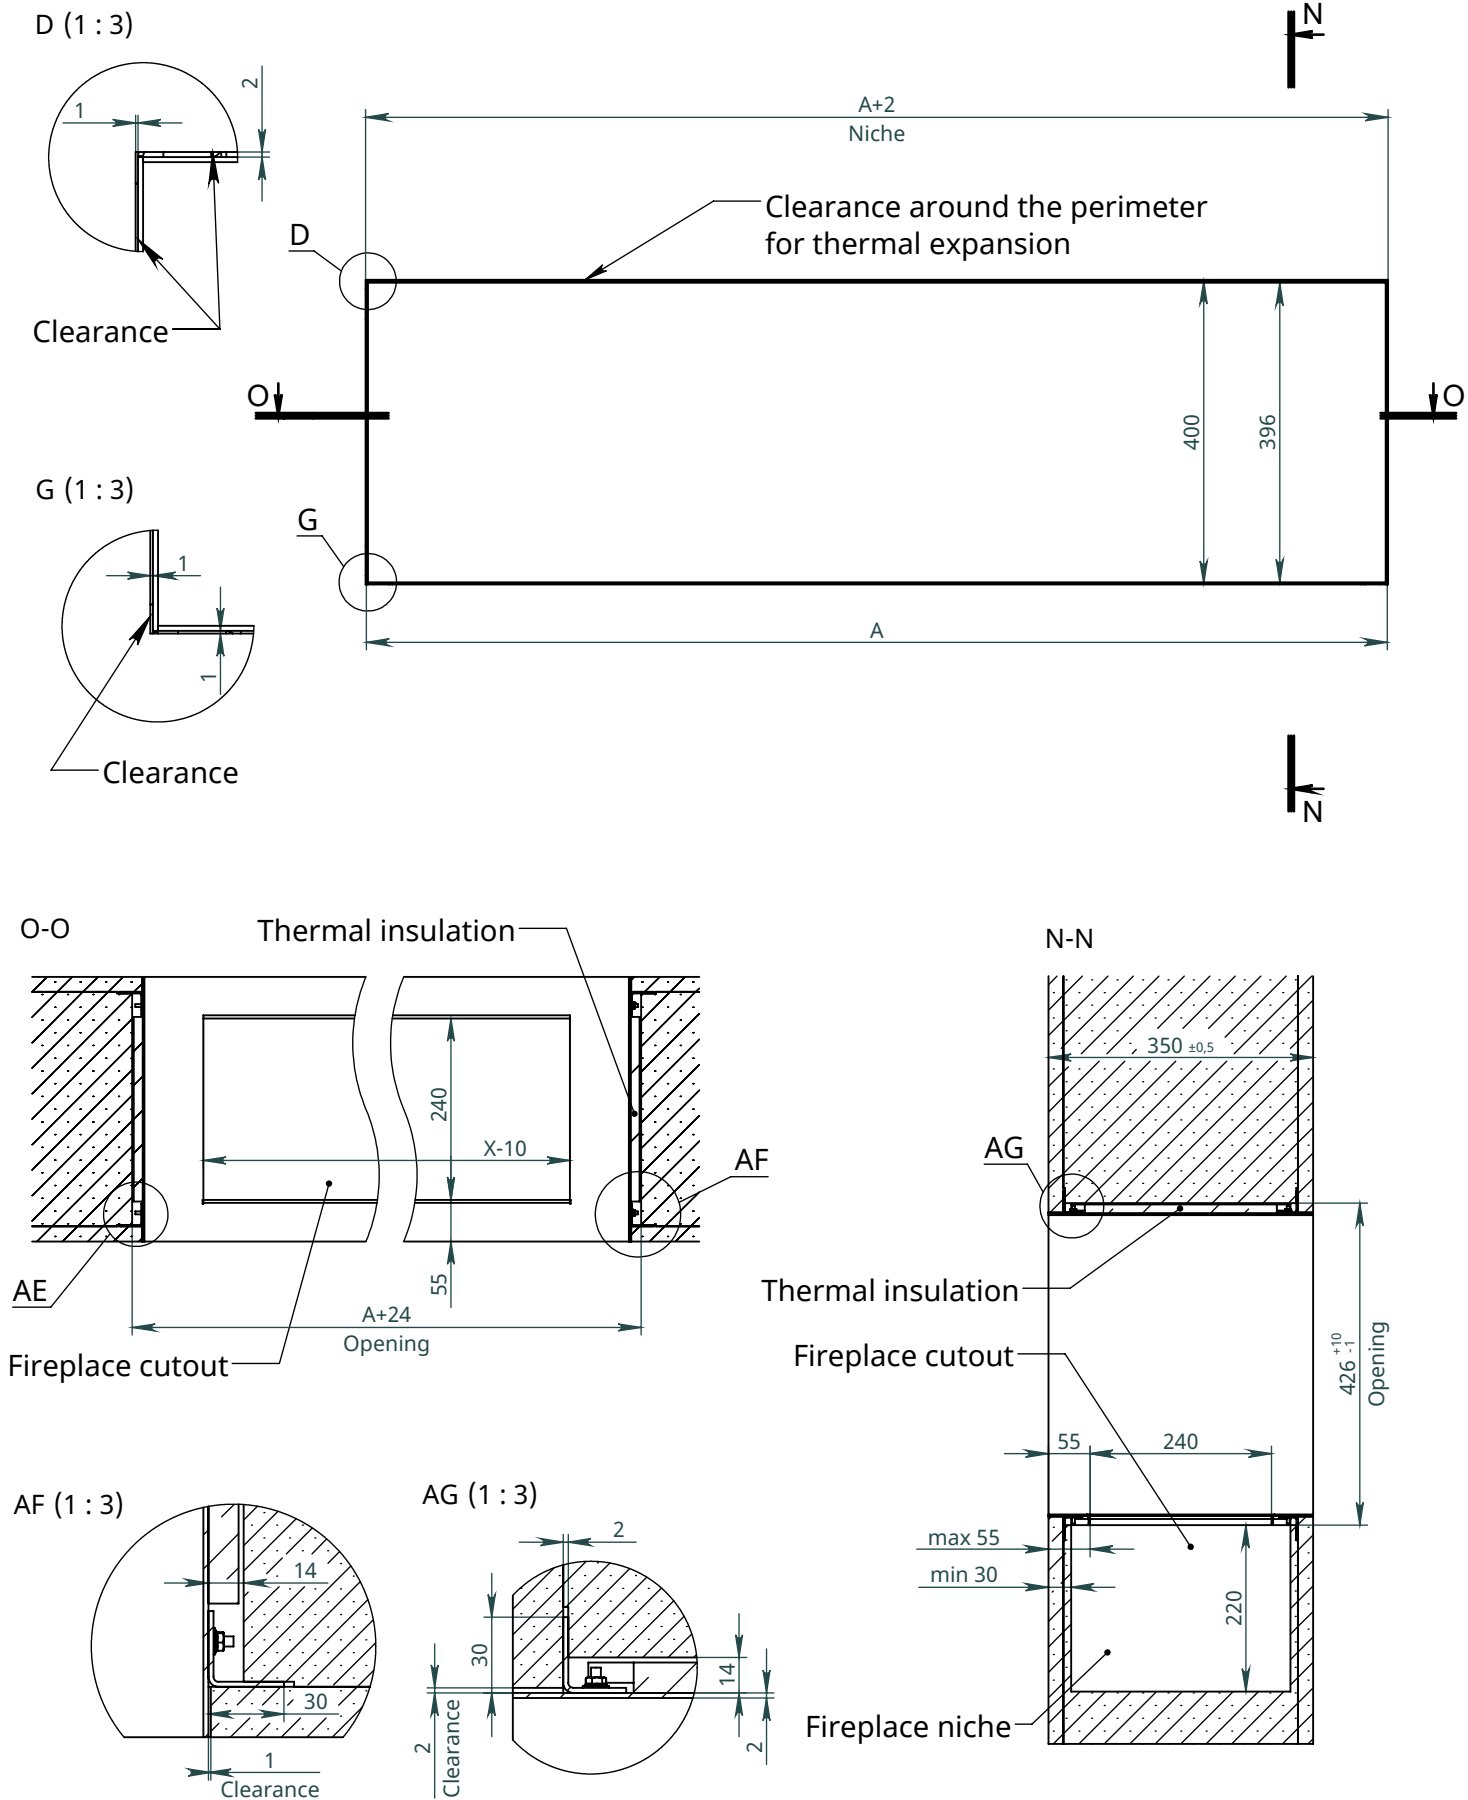

## Thermobox See-Through Hidden Installation (H-TST)

for fireplaces Automatic, Firetec  
Installation instructions

Model	Thermobox			Fireplace	
	A	B	C	X	Y
	Length of the thermobox	Height of the thermobox	Depth of the thermobox	Burner length	Width of the fireplace
H-TST-800	800	400	350	700	250
H-TST-900	900			800	
H-TST-1100	1100			1000	
H-TST-1300	1300			1200	
H-TST-1600	1600			1500	
H-TST-2200	2200			2000	
H-TST-2700	2700			2500	

Thermobox with options

Wall

Wall facing