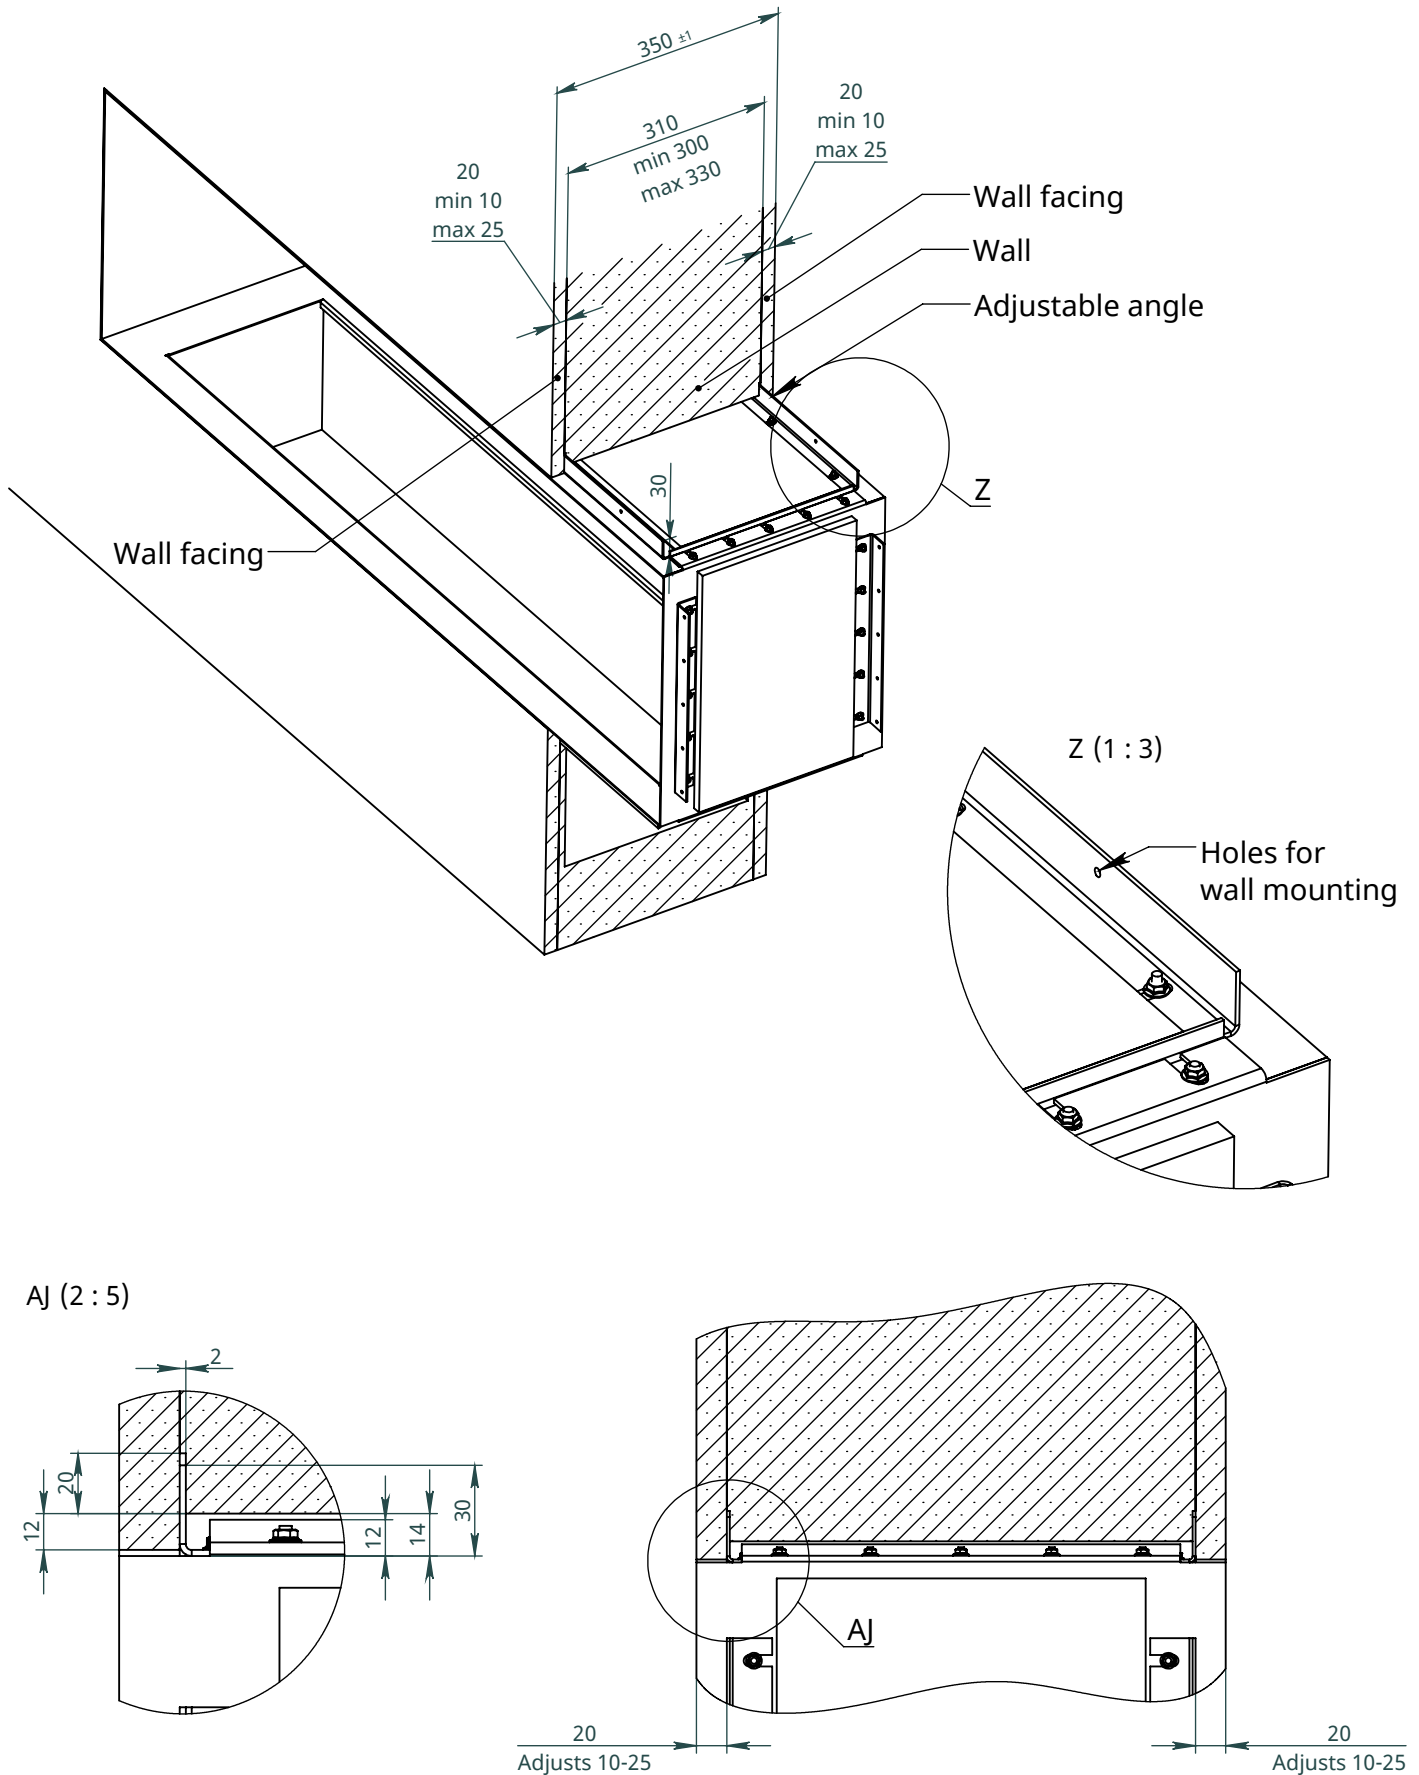

## Thermobox See-Through Hidden Installation (H-TST)

for fireplaces Automatic, Firetec  
Installation instructions

Model	Thermobox			Fireplace	
	A	B	C	X	Y
	Length of the thermobox	Height of the thermobox	Depth of the thermobox	Burner length	Width of the fireplace
H-TST-800	800	400	350	700	250
H-TST-900	900			800	
H-TST-1100	1100			1000	
H-TST-1300	1300			1200	
H-TST-1600	1600			1500	
H-TST-2200	2200			2000	
H-TST-2700	2700			2500	

Thermobox with options

Wall

Wall facing