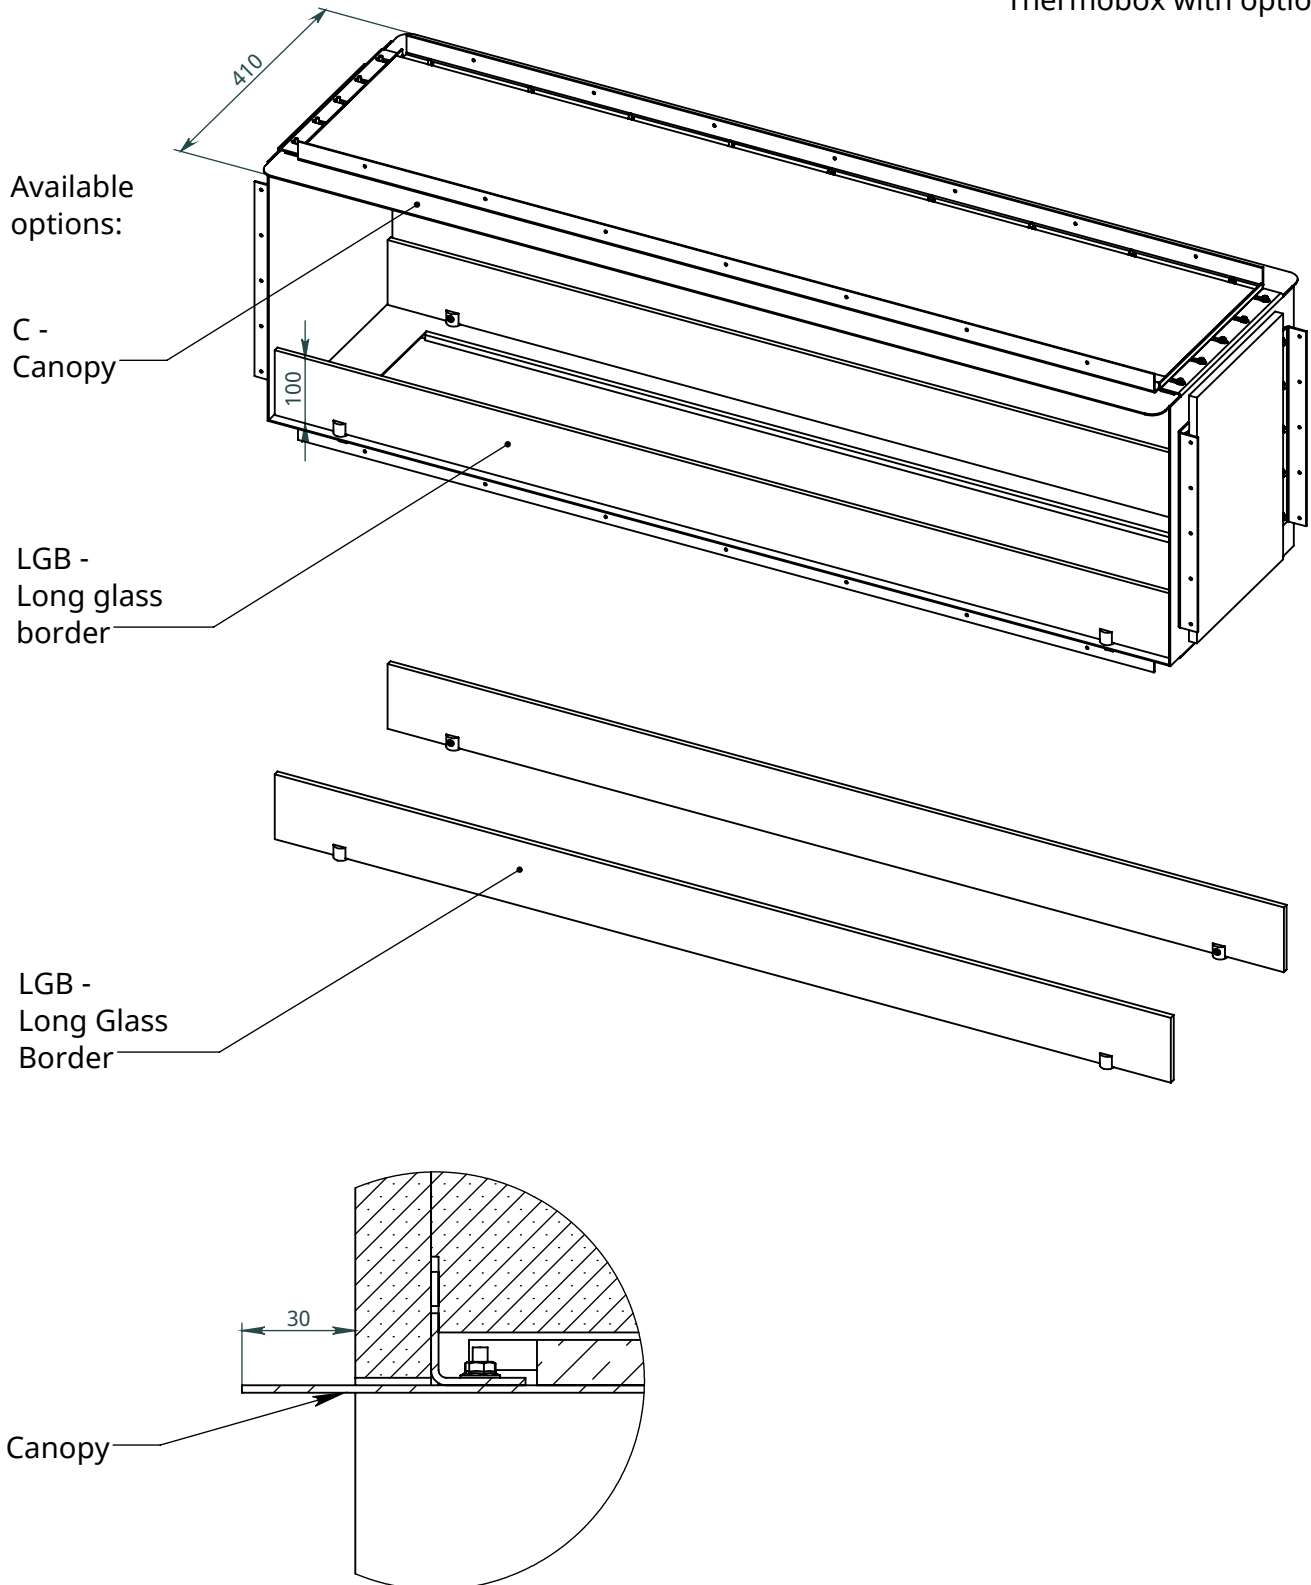

## Thermobox See-Through Hidden Installation (H-TST)

for fireplaces Automatic, Firetec  
Installation instructions

Model	Thermobox			Fireplace	
	A	B	C	X	Y
	Length of the thermobox	Height of the thermobox	Depth of the thermobox	Burner length	Width of the fireplace
H-TST-800	800	400	350	700	250
H-TST-900	900			800	
H-TST-1100	1100			1000	
H-TST-1300	1300			1200	
H-TST-1600	1600			1500	
H-TST-2200	2200			2000	
H-TST-2700	2700			2500	

Thermobox with options

Wall

Wall facing