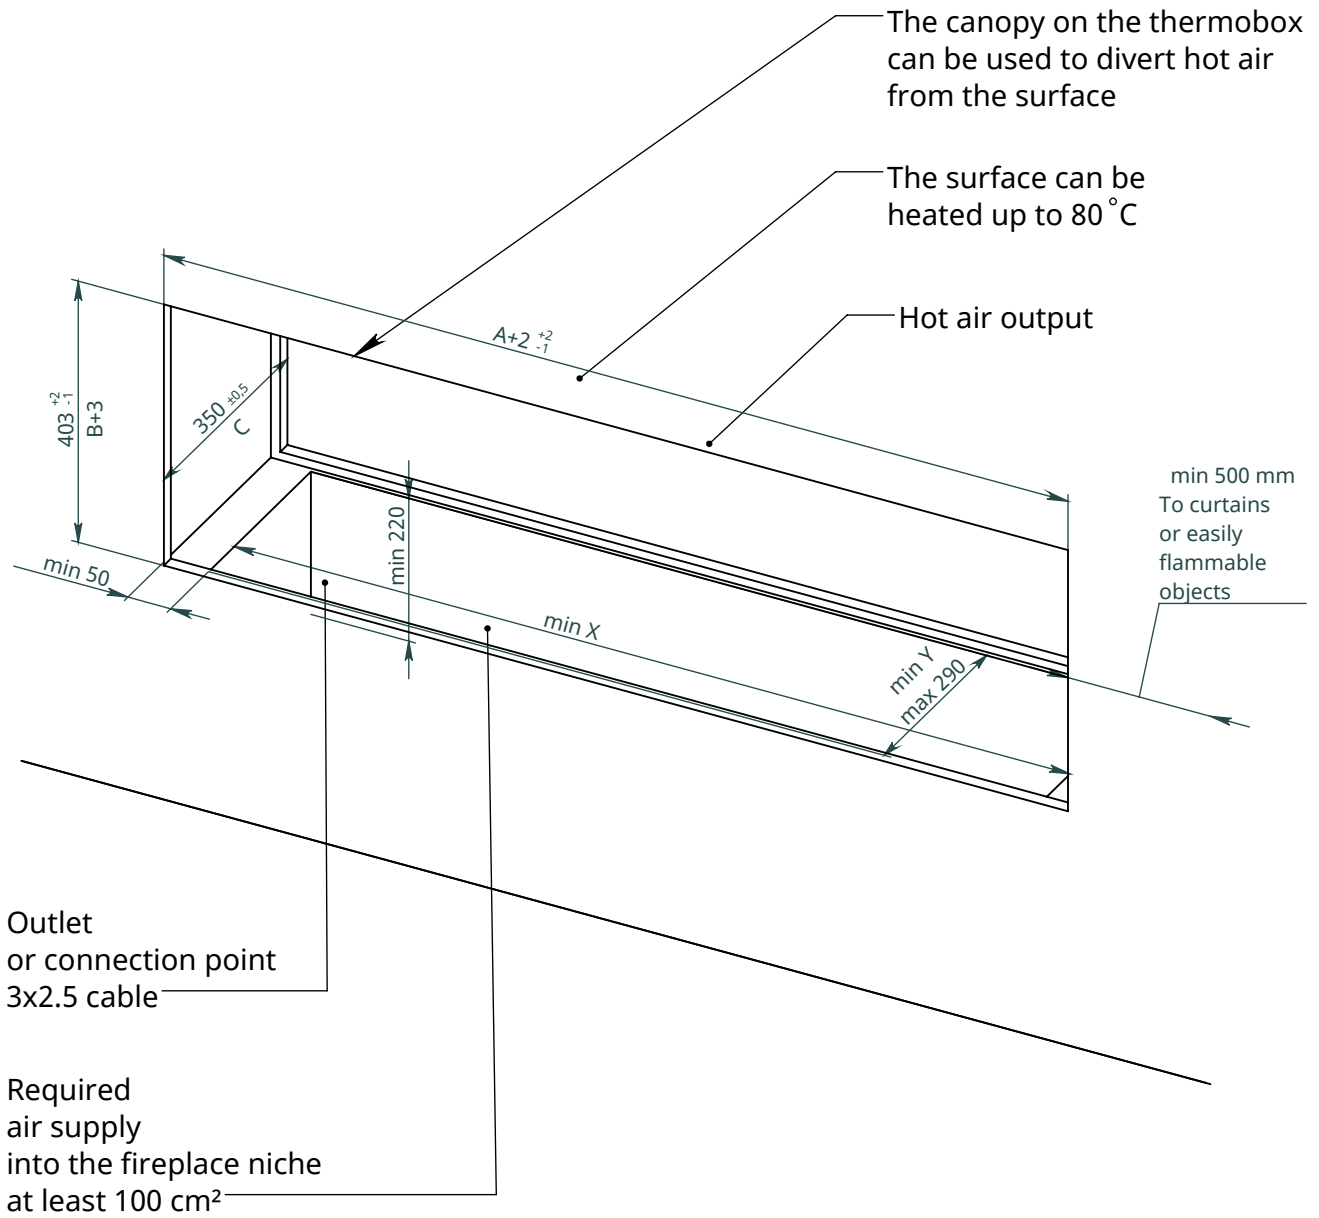

## Thermobox See-Through Hidden Installation (H-TST)

for fireplaces Automatic, Firetec  
Installation instructions

Model	Thermobox			Fireplace	
	A	B	C	X	Y
	Length of the thermobox	Height of the thermobox	Depth of the thermobox	Burner length	Width of the fireplace
H-TST-800	800	400	350	700	250
H-TST-900	900			800	
H-TST-1100	1100			1000	
H-TST-1300	1300			1200	
H-TST-1600	1600			1500	
H-TST-2200	2200			2000	
H-TST-2700	2700			2500	

Thermobox with options

Wall

Wall facing