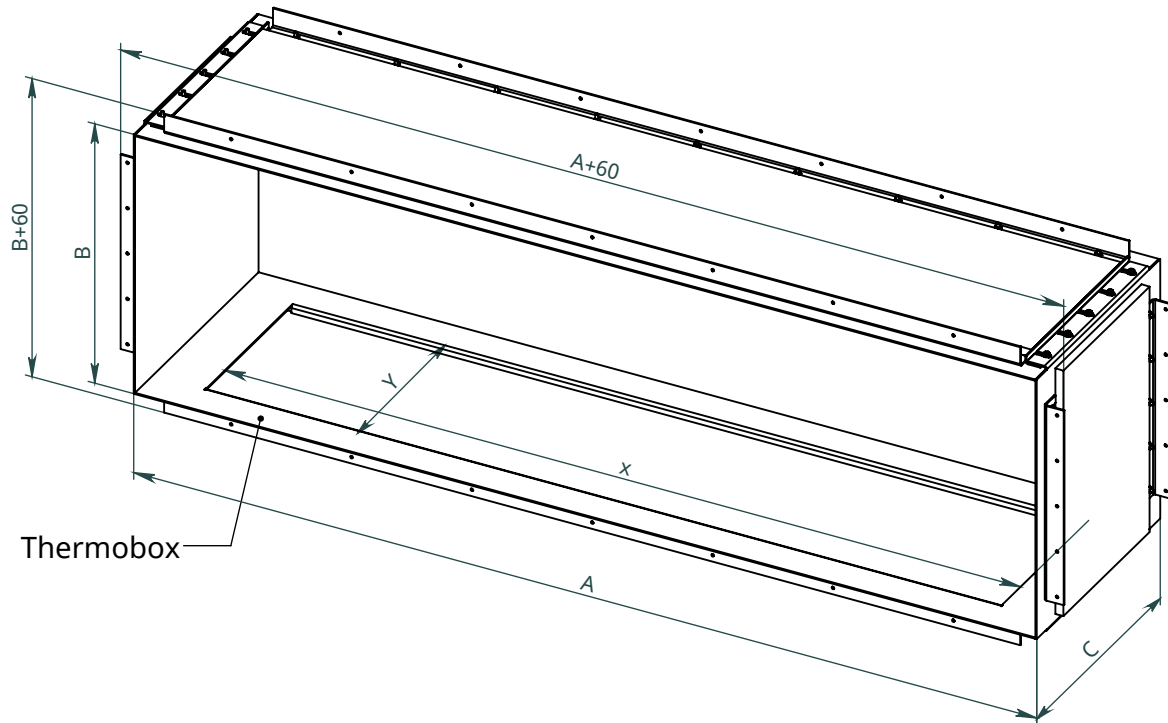

## Thermobox See-Through Hidden Installation (H-TST)

for fireplaces Automatic, Firetec  
Installation instructions

Model	Thermobox			Fireplace	
	A	B	C	X	Y
	Length of the thermobox	Height of the thermobox	Depth of the thermobox	Burner length	Width of the fireplace
H-TST-800	800	400	350	700	250
H-TST-900	900			800	
H-TST-1100	1100			1000	
H-TST-1300	1300			1200	
H-TST-1600	1600			1500	
H-TST-2200	2200			2000	
H-TST-2700	2700			2500	

Thermobox with options

Wall

Wall facing