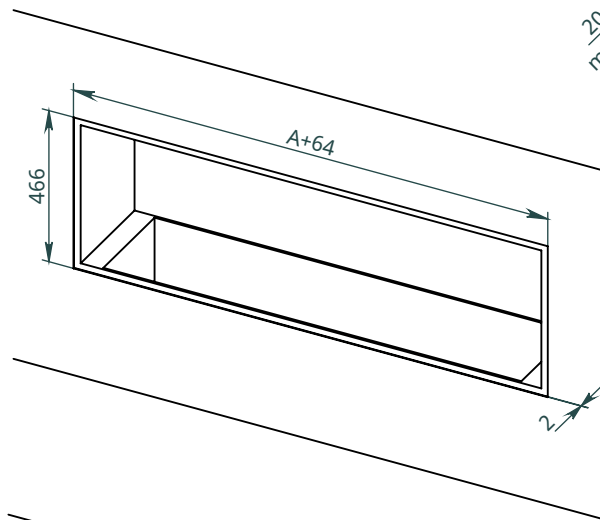

## Thermobox See-Through Hidden Installation (H-TST)

for fireplaces Automatic, Firetec  
Installation instructions

Model	Thermobox			Fireplace	
	A	B	C	X	Y
	Length of the thermobox	Height of the thermobox	Depth of the thermobox	Burner length	Width of the fireplace
H-TST-800	800	400	350	700	250
H-TST-900	900			800	
H-TST-1100	1100			1000	
H-TST-1300	1300			1200	
H-TST-1600	1600			1500	
H-TST-2200	2200			2000	
H-TST-2700	2700			2500	

Thermobox with options

Wall

Wall facing