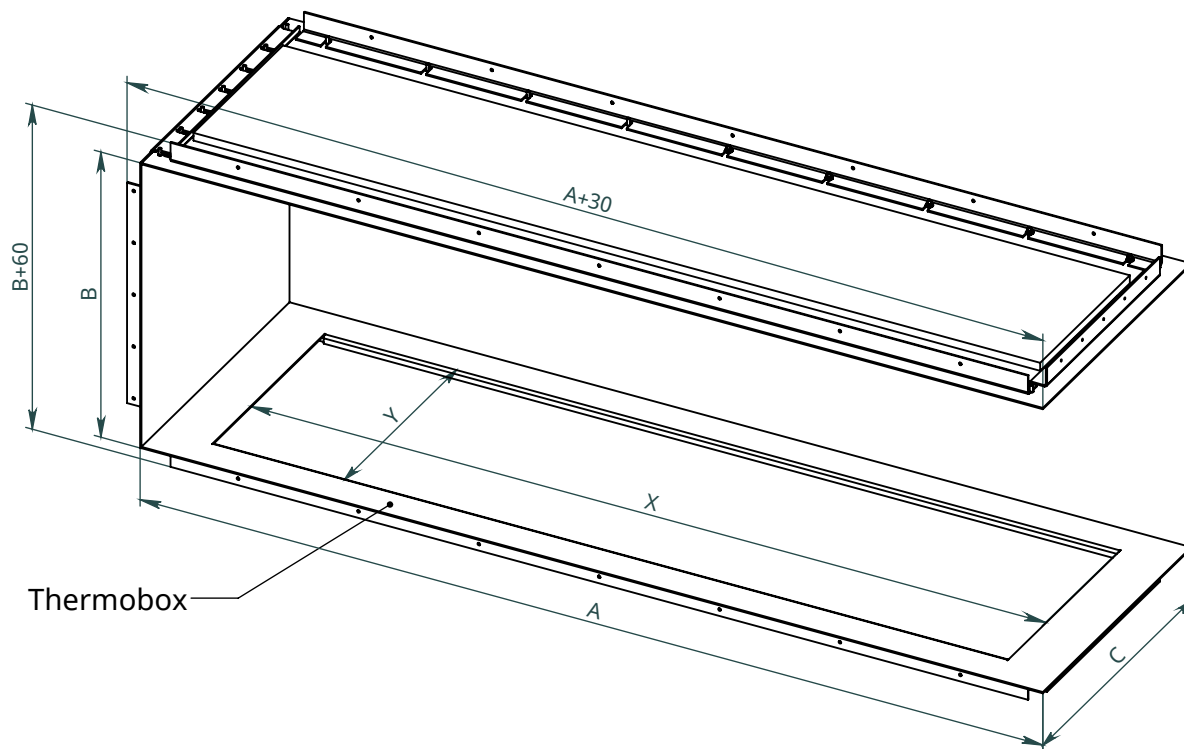

x
neverdark

Thermobox Room Divider Hidden Installation (C2-H-TRD)

for fireplaces Chalet-II
Installation instructions

	Thermobox			Fireplace	
	A	B	C	X	Y
Model	Length of the thermobox	Height of the thermobox	Depth of the thermobox	Burner length	Width of the fireplace
C2-H-TRD-800	800	440	420	700	320
C2-H-TRD-1050	1050			950	
C2-H-TRD-1300	1300			1200	

NEVERDARK Hidden Installation
 Thermobox Room Divider for Chalet-II
 (C2-H-TRD)

Dimensions