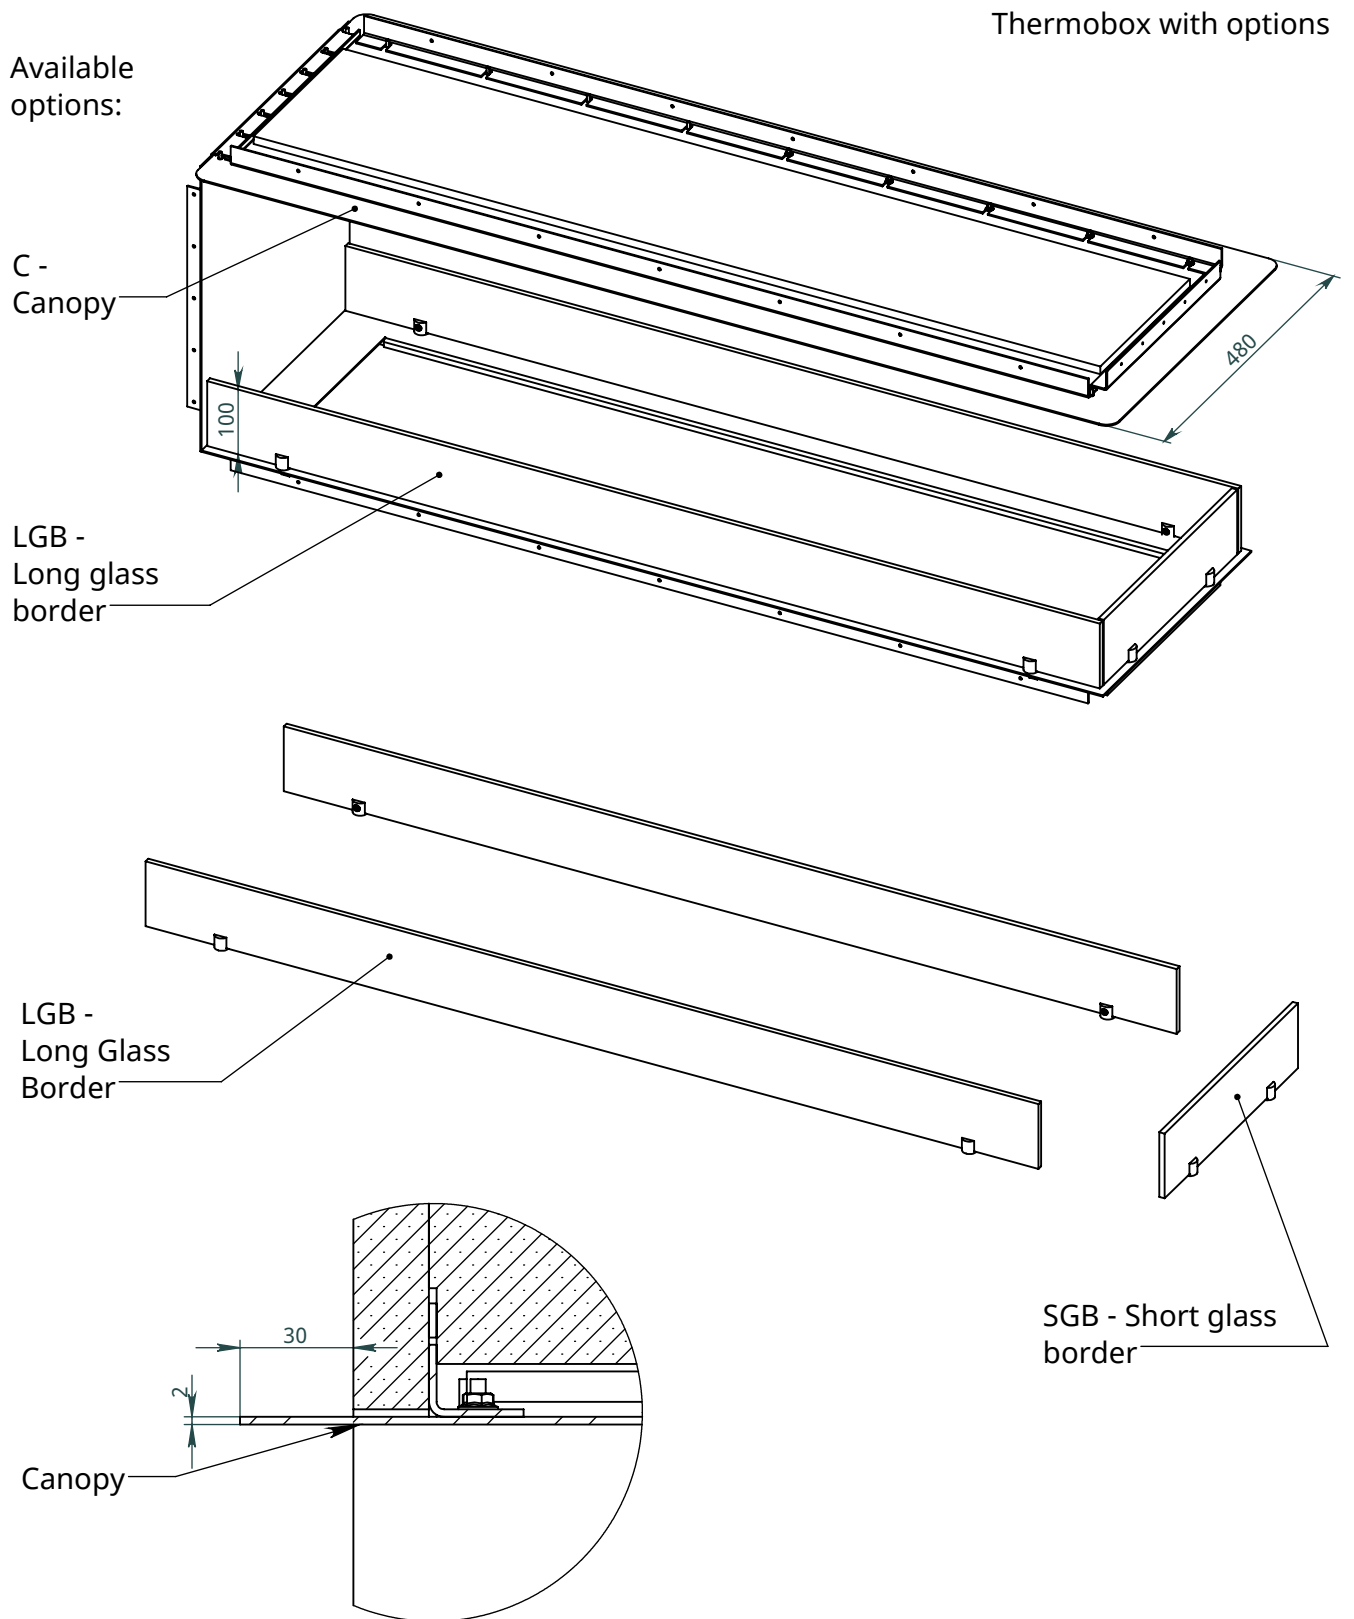

x
neverdark

Thermobox Room Divider Hidden Installation (C2-H-TRD)

for fireplaces Chalet-II
Installation instructions

	Thermobox			Fireplace	
	A	B	C	X	Y
Model	Length of the thermobox	Height of the thermobox	Depth of the thermobox	Burner length	Width of the fireplace
C2-H-TRD-800	800	440	420	700	320
C2-H-TRD-1050	1050			950	
C2-H-TRD-1300	1300			1200	

NEVERDARK Hidden Installation
 Thermobox Room Divider for Chalet-II
 (C2-H-TRD)

Dimensions